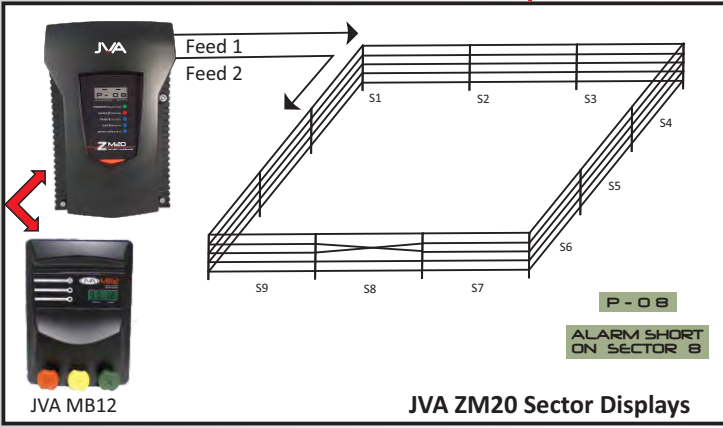

Perimeter Patrol Management Software
 Real Time monitoring of Energizers, Monitors, Cameras, Access Control and Beams

Radio Frequency Interface

Radio Frequency Interface
 Monitors and controls: 2 inputs, 2 outputs
 Roboguards, PIRs, door sensors, beams, gates, etc.

JVA Vibration Detection
 2-Zone Perimeter Intrusion Detection System utilizing Microphonic Cable that can be used above and underground.
 Total distance of 350m per zone.

Redundancy Solution Cloud Router®