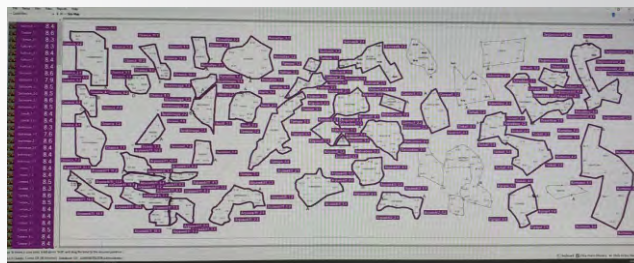

A TRUE TURKISH DELIGHT

Using JVA Perimeter Patrol and GSM, a Turkish security company is now successfully centrally monitoring 200 key zones around the country. These installations show just how ideal Perimeter Patrol is for the centralized monitoring of key sites such as Cell Phone Stations, Water Works, Power Stations, etc. So, hop onto the magic carpet and share in this Turkish Delight by learning all about what Perimeter Patrol has to offer on pages 4 and 5.

ANOTHER WORLD FIRST FOR JVA

The incorporation of a revolutionary 'Pangolin Mode' into the JVA JUMBO energizer is a JVA world first. For further Information on this feature see page 2.

STAFIX SECURITY CENTRES