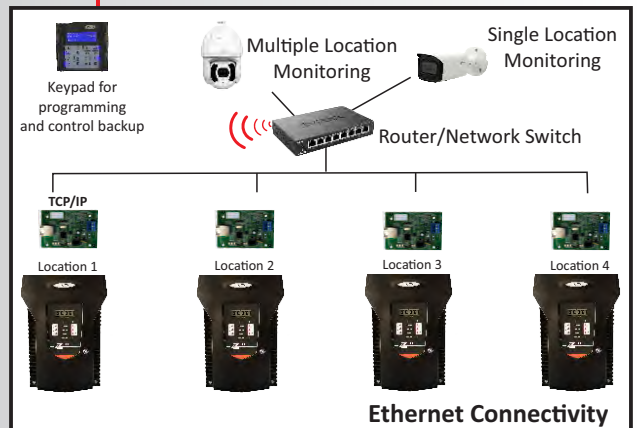

JVA ELECTRIC FENCE TAMPER SWITCH

The JVA Tamper Switch is a patented device designed to detect if the live wires of an electric fence are being tampered with.

The switches can be fitted to new fences or they can easily be retro-fitted retrospectively to existing electric fences, which makes them ideal for improving and upgrading any existing electric fence installation.

HLI – High Level Interface

To enable remote site monitoring and customization

IOT – integration LoRaWAN – integration

TTN - The Things Network

Allows customization onto different platforms

SDK Software Development Kit

Enables you to view multiple sites on a simple platform

- Scada Integration
- Customization of Sites
- Integration with VMS

JVA Product Integration

JVA Perimeter Patrol PC

WHAT'S NEW?

WHAT'S NEW?

WHAT'S NEW?

WHAT'S NEW?

WHAT'S NEW?

WHAT'S NEW?

ACTIVE DETERRENCE CAMERAS

- Actively deter intruders with a built-in speaker & LED strobe light
- Artificial Intelligence tripwires on IP cameras for detection
- PIR motion detector on HDCVI cameras for detection
- Alarm notification for end-user on DVR, NVR or Smartphone
- Instantly warn intruders that they have been detected
- Quickly search for incidents by classification (human or vehicle)
- Full control of speaker and LED strobe duration and type