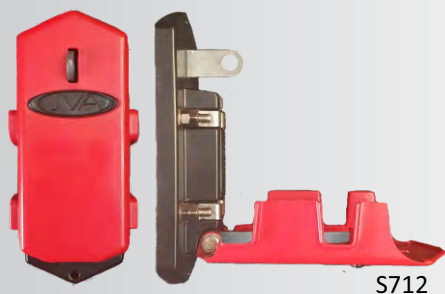

LOCKABLE CUT-OUT SWITCH

S712

Despite lockdown, we have come up with a lock-up-able Cut-Out Switch. This new, heavy duty, fault finding accessory is swivel operated and when closed, can be locked easily which eliminates casual tampering and annoying false alarms.