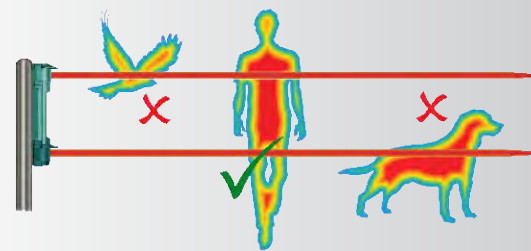

RFI INTERFACE

The final testing of the all-new JVA Radio Frequency Interface (RFI) board is now complete. The RFI board, has been designed to monitor 433MHz RF security devices such as Roboguard Beams, Indoor PIRs and Outdoor PIRs through the JVA Cloud Router via a cell phone or desktop. It can also be paired with RF remote controls (key-fob) and Roboguard Handheld Remotes for easy arming and disarming.

The demand in the market of such an interface has resulted in multiple units already being used by our existing and new Roboguard clients. The ease of use and integration into other JVA products, result in it being a no brainer when it comes to the JVA RF Interface. "The ability to turn Roboguards on and off individually through the cloud router instead of as an entire system, makes me feel more secure knowing that the rest of my beams are still fully operational and my security is not compromised. The notifications received through my cell phone are a huge advantage as I can immediately see where the threat is coming from and know exactly what is happening at any point in time when it comes to my perimeter security." Affirming words from a happy customer.

This development not only makes it more user friendly, but the technology in the RFI board results in the best possible early warning security solution on the market. The technology has been developed to better serve our clients with early detailed notifications so that the relevant precautions can be taken from any potential threat, protecting lives and assets.