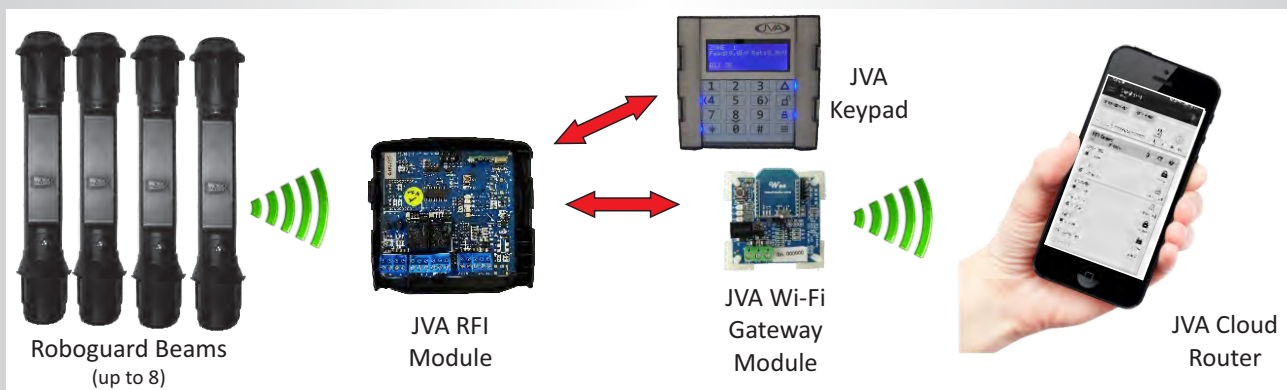

RFI INTERFACE

The final testing of the all-new JVA Radio Frequency Interface (RFI) board is now complete. The RFI board, has been designed to monitor 433MHz RF security devices such as Roboguard Beams, Indoor PIRs and Outdoor PIRs through the JVA Cloud Router via a cell phone or desktop. It can also be paired with RF remote controls (key-fob) and Roboguard Handheld Remotes for easy arming and disarming.

The demand in the market of such an interface has resulted in multiple units already being used by our existing and new Roboguard clients. The ease of use and integration into other JVA products, result in it being a no brainer when it comes to the JVA RF Interface. "The ability to turn Roboguards on and off individually through the cloud router instead of as an entire system, makes me feel more secure knowing that the rest of my beams are still fully operational and my security is not compromised. The notifications received through my cell phone are a huge advantage as I can immediately see where the threat is coming from and know exactly what is happening at any point in time when it comes to my perimeter security." Affirming words from a happy customer.

This development not only makes it more user friendly, but the technology in the RFI board results in the best possible early warning security solution on the market. The technology has been developed to better serve our clients with early detailed notifications so that the relevant precautions can be taken from any potential threat, protecting lives and assets.

Diagram of Roboguards Interfacing to a JVA Cloud Router on an Internet enabled device via an RFI Board

DIY BEAMS – IDEAL FOR HOME OWNERS

Askari has been developed to cater for the DIY market, where qualified installers are not always present. The Askari system continues to provide permanent reliable early warning needed to protect, but now also caters for easier installation and transportation should ad-hoc or temporary detection be required.