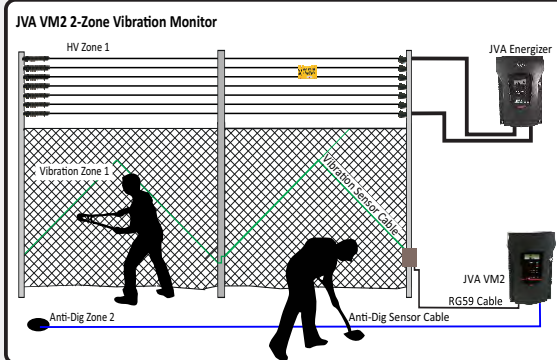

Please subscribe to our YouTube channel to make sure you don't miss out! <https://www.youtube.com/user/JVASecurity>

JVA Perimeter Patrol Integration Functionality

General Purpose Input Output Board
 Monitors and Controls: 4 inputs, 4 outputs
 PIRs, temperature, pumps, water level,
 access control, beams, lights, gate control,
 camera integration.

GPIO Board
eGPIO Board – TCP/IP

Ethernet Adaptor Device
 Connected to single and multiple groups of energizers and monitors

TCP/IP Interface

Perimeter Patrol
 A powerful, flexible, intuitive user interface

Features Include

- User Authentication
- Remote Access
- Multiple Site Monitoring
- Event Logging/Archives
- High Level Interface API
- Cloud Backup
- Multiple User Access Levels
- Quick View Screen
- Control on Schedule
- Global Site Arm/Disarm
- Individual Arm/Disarm
- Export Event Logs
- Print Event Logs
- Built-in Relay Controller
- Integration
- Serial Comms
- Ethernet Comms
- Alarm Popups
- Map Zooming
- Custom URL (Hyperlink Buttons)
- Server/Client Configuration
- Alarm Escalation
- Graphical Log View

Perimeter Patrol Management Software
 Real Time monitoring of Energizers, Monitors, Cameras, Access Control and Beams

Radio Frequency Interface

Radio Frequency Interface
 Monitors and controls: 2 inputs, 2 outputs
 Roboguards, PIRs, door sensors, beams, gates, etc.