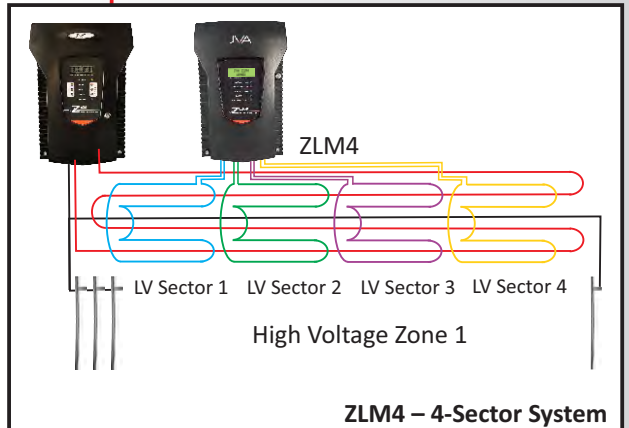

HLI – High Level Interface

To enable remote site monitoring and customization

IOT – integration LoRaWAN – integration

TTN - The Things Network

Allows customization onto different platforms

SDK Software Development Kit

Enables you to view multiple sites on a simple platform

- Scada Integration
- Customization of Sites
- Integration with VMS

JVA Product Integration

JVA Perimeter Patrol PC

WHAT'S NEW?

WHAT'S NEW?

WHAT'S NEW?

WHAT'S NEW?

WHAT'S NEW?

WHAT'S NEW?

ACTIVE DETERRENCE CAMERAS

- Actively deter intruders with a built-in speaker & LED strobe light
- Artificial Intelligence tripwires on IP cameras for detection
- PIR motion detector on HDCVI cameras for detection
- Alarm notification for end-user on DVR, NVR or Smartphone
- Instantly warn intruders that they have been detected
- Quickly search for incidents by classification (human or vehicle)
- Full control of speaker and LED strobe duration and type