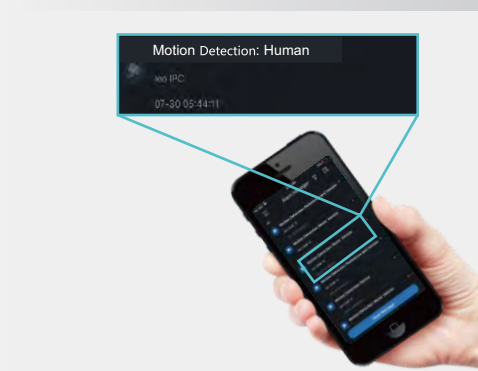

Enables you to view multiple sites on a simple platform

- Scada Integration
- Customization of Sites
- Integration with VMS

JVA Product Integration

JVA Perimeter Patrol PC

WHAT'S NEW?

WHAT'S NEW?

WHAT'S NEW?

WHAT'S NEW?

WHAT'S NEW?

WHAT'S NEW?

ACTIVE DETERRENCE CAMERAS

- Actively deter intruders with a built-in speaker & LED strobe light
- Artificial Intelligence tripwires on IP cameras for detection
- PIR motion detector on HDCVI cameras for detection
- Alarm notification for end-user on DVR, NVR or Smartphone
- Instantly warn intruders that they have been detected
- Quickly search for incidents by classification (human or vehicle)
- Full control of speaker and LED strobe duration and type

Video analysis shows there is a human or vehicle in the monitored scene

The camera flashes and makes a warning sound to deter the intruder

User receives alert via DMSS Mobile App instantly

THREE-IN-ONE (TiOC) IP CAMERAS

TiOC, also known as a Three-in-One camera, integrates 24/7 Full-Colour monitoring, Active Deterrence and Artificial Intelligence into one smart and innovative solution which greatly saves on time and financial costs. TiOC can accurately identify potential risks and effectively warn off intruders, protecting lives and property