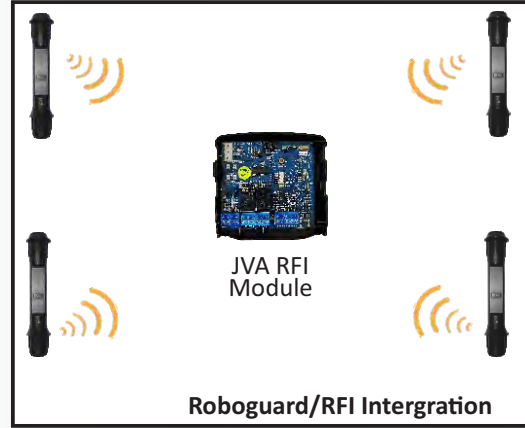

GPIO Board
eGPIO Board – TCP/IP

Ethernet Adaptor Device
 Connected to single and multiple groups of energizers and monitors

TCP/IP Interface

Perimeter Patrol
 A powerful, flexible, intuitive user interface

Perimeter Patrol Management Software
 Real Time monitoring of Energizers, Monitors, Cameras, Access Control and Beams

Radio Frequency Interface

Radio Frequency Interface
 Monitors and controls: 2 inputs, 2 outputs
 Roboguards, PIRs, door sensors, beams, gates, etc.

JVA Vibration Detection
 2-Zone Perimeter Intrusion Detection System utilizing Microphonic Cable that can be used above and underground.
 Total distance of 350m per zone.

Redundancy Solution Cloud Router®

The JVA Cloud Route® provides access to your electric fence and other devices in the field through GSM and Wi-Fi. Devices are linked to the Cloud Router® via Nimbus Gateways. The Cloud Router® solution gives a complete alternate Cloud Based Software solution to run parallel to the onsite Perimeter Patrol system giving a complete alternate offsite redundancy system.