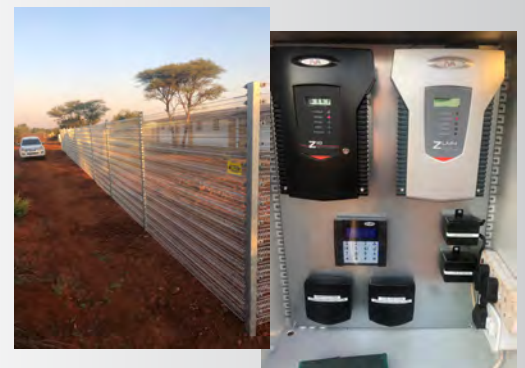

Another Royal Command Performance at the Royal Show resulted in the Best Outdoor Display award

IFSEC Malasia with support from NZ, Philippines and Vietnam

New command centre at Madikwe, protected by JVA and ElectroMesh